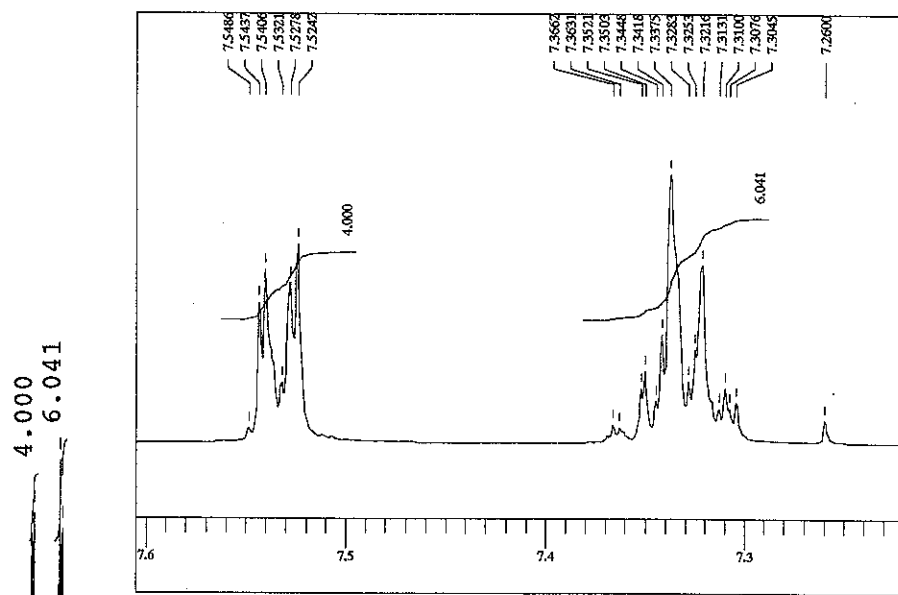

1H Line

7.5486
7.5437
7.5406
7.5321
7.5278
7.5242
7.3662
7.3631
7.3521
7.3503
7.3448
7.3418
7.3375
7.3283
7.3253
7.3216
7.3131
7.3100
7.3076
7.3045
7.2600

0.5125

6.071

DFILE C:\My Documents\PGousei\MIT
COMNT 1H Line
DATIM Wed Feb 21 10:04:11 2007
OBNUC 1H
EXMOD non
OBFRQ 499.10 MHz
OBSET 120.00 KHz
OBFIN 8250.00 Hz
POINT 32768
FREQU 9980.04 Hz
SCANS 32
ACQTM 3.2834 sec
PD 3.7166 sec
PW1 6.25 usec
IRNUC 1H
CTEMP 23.8 c
SLVNT CDCL3
EXREF 7.26 ppm
BF 0.12 Hz
RGAIN 14